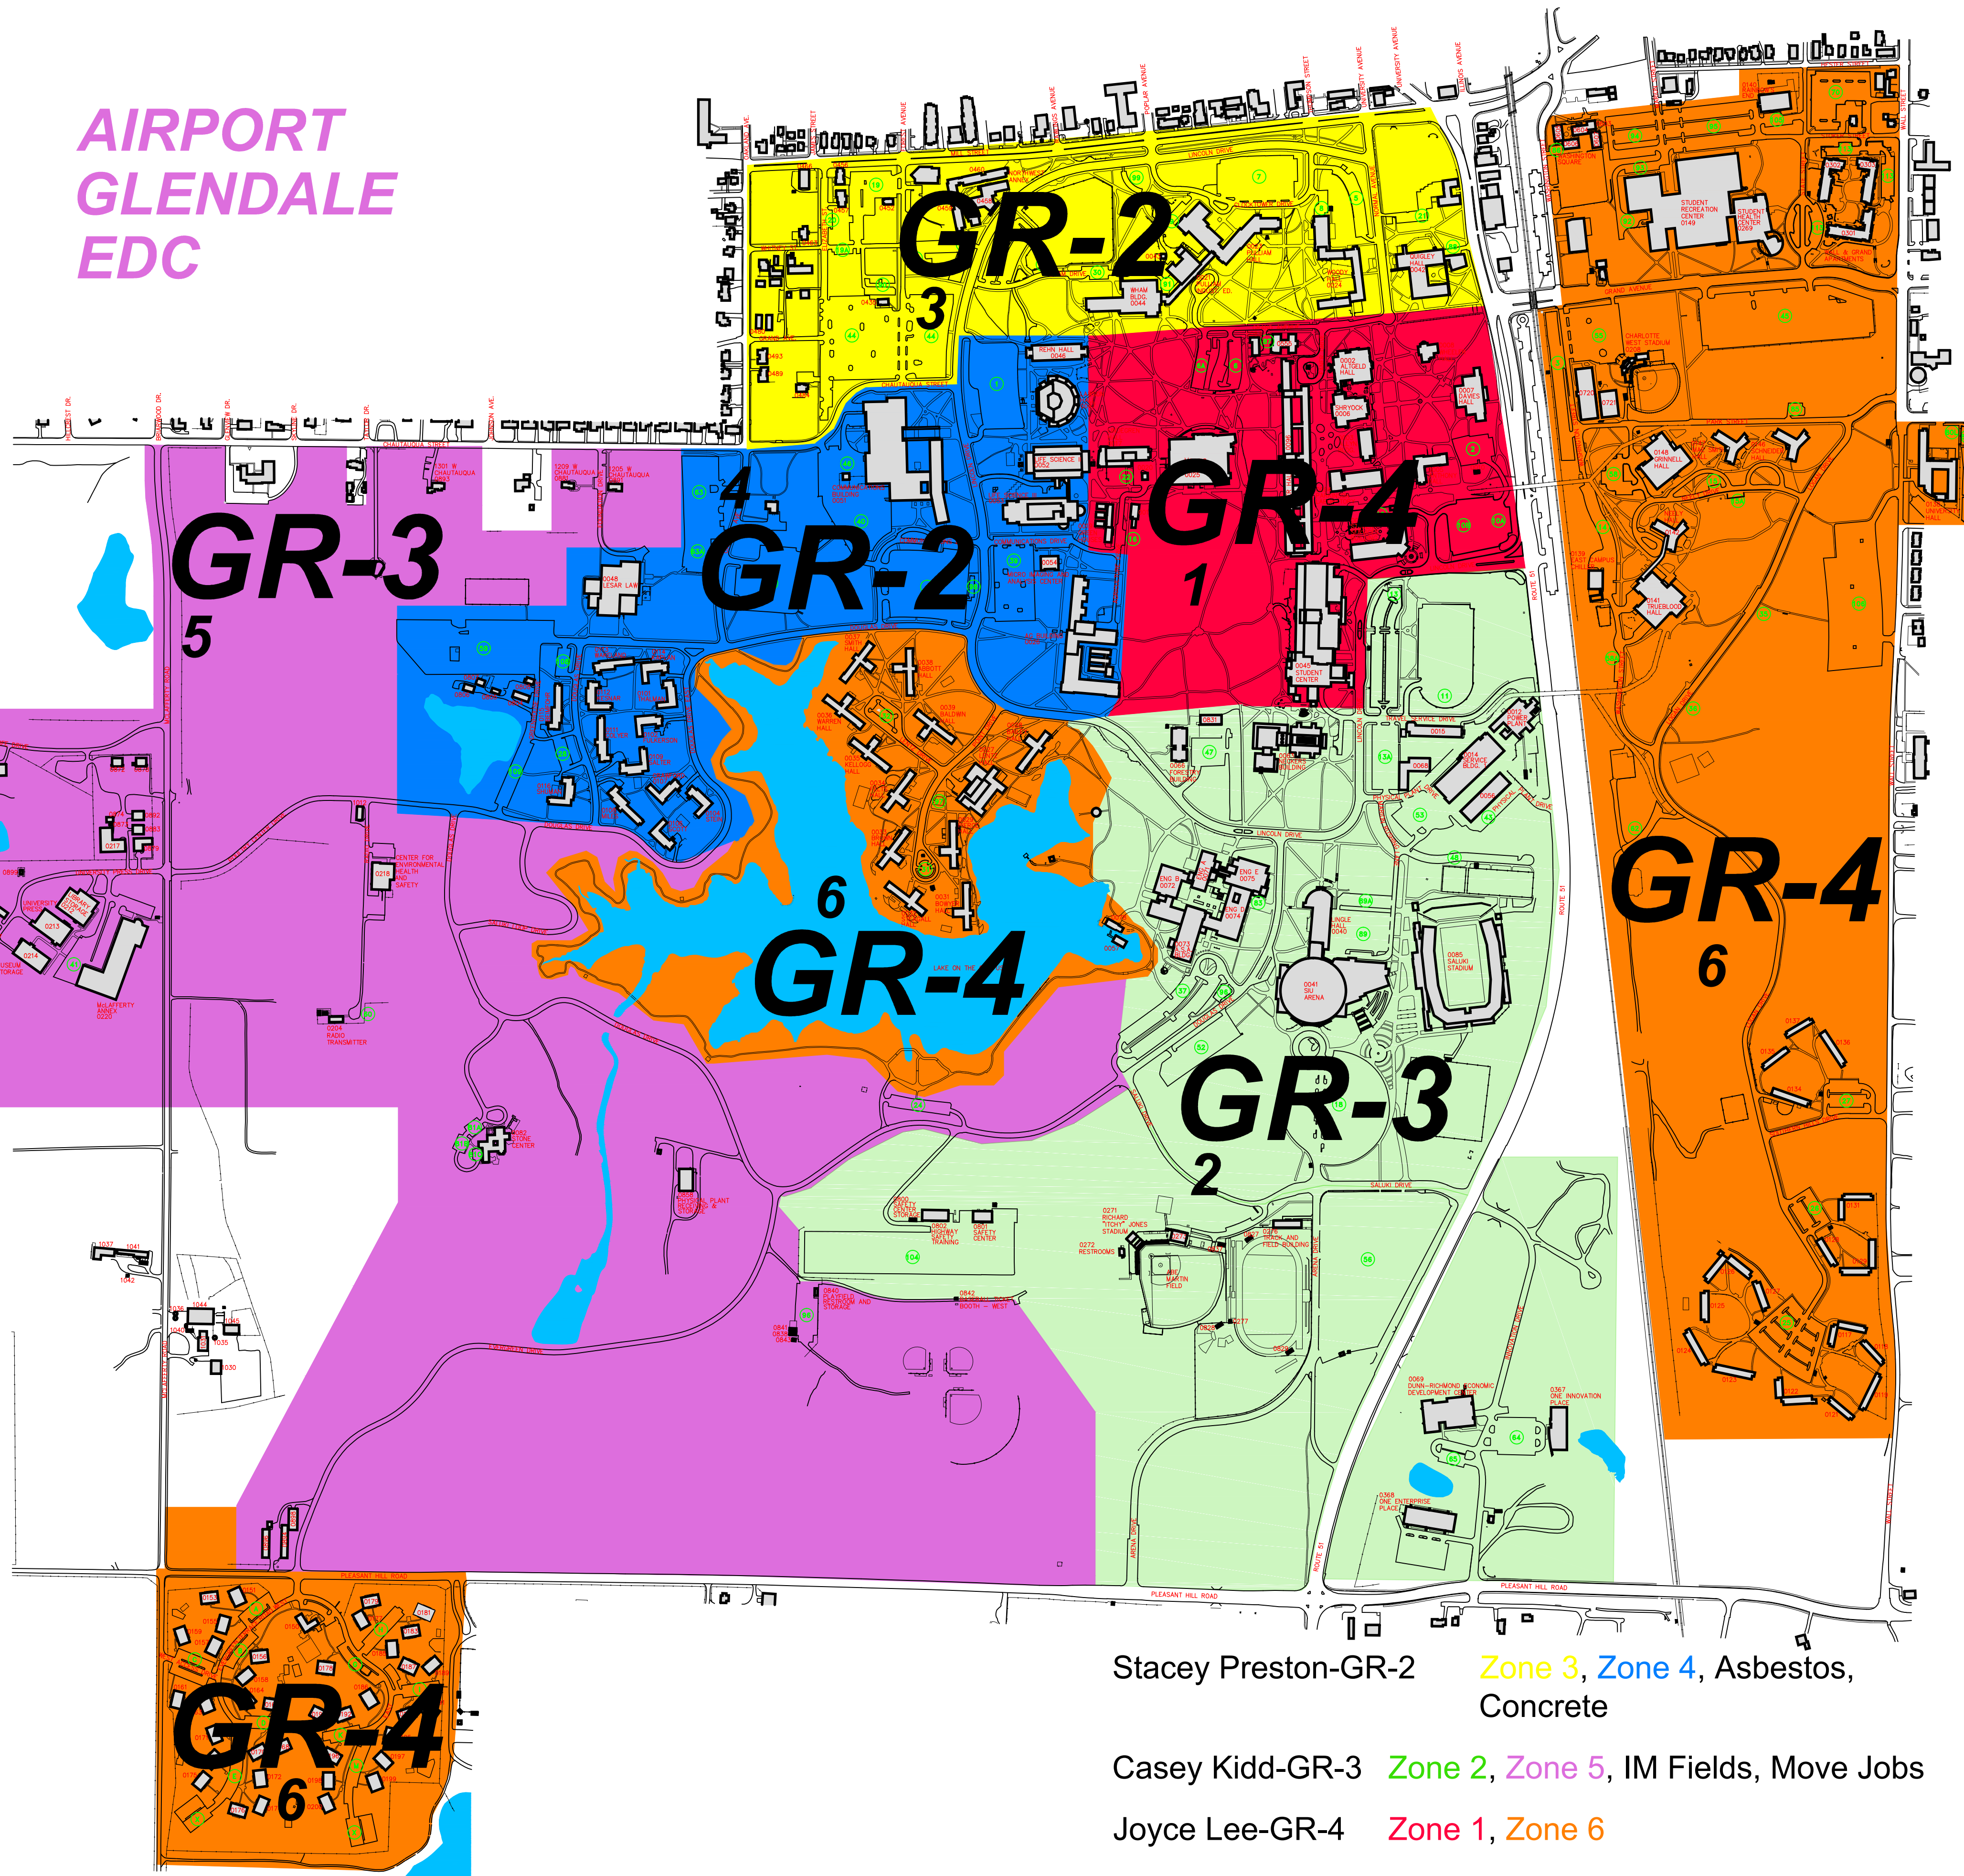

**AIRPORT
GLENDALE
EDC**

- Stacey Preston-GR-2 Zone 3, Zone 4, Asbestos, Concrete
- Casey Kidd-GR-3 Zone 2, Zone 5, IM Fields, Move Jobs
- Joyce Lee-GR-4 Zone 1, Zone 6