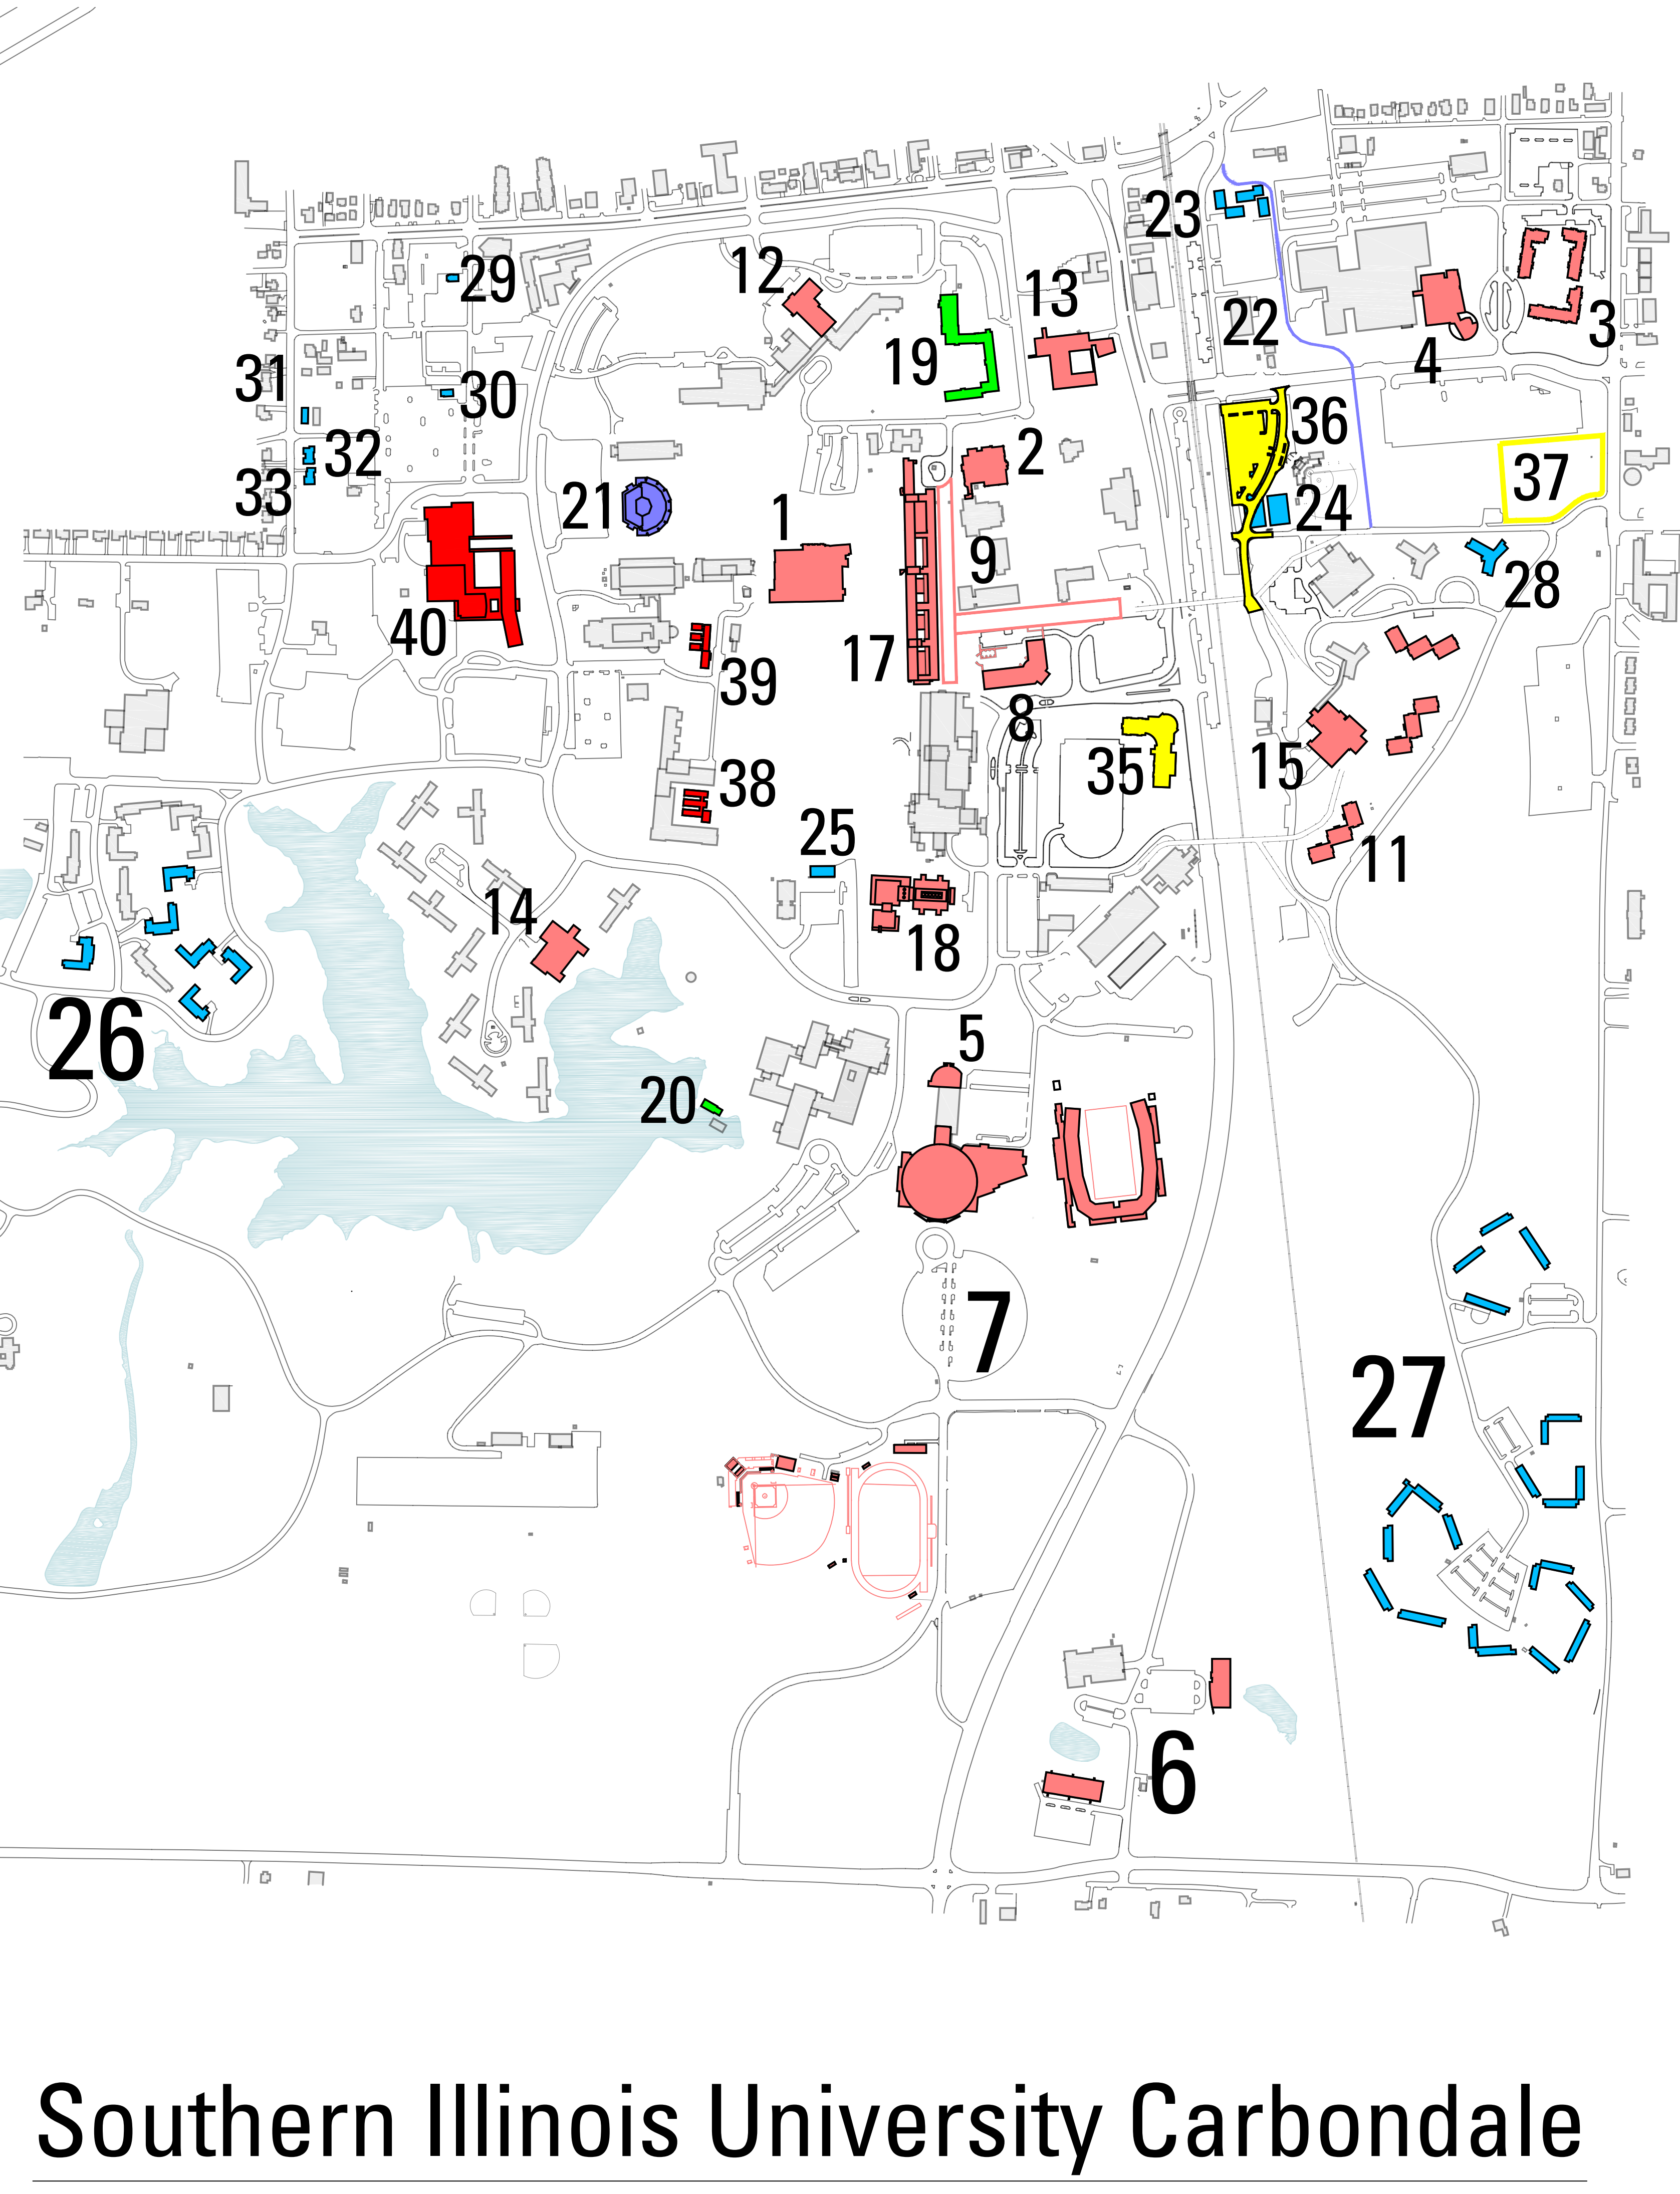

Southern Illinois Airport

Legend & Index

Completed	1	Morris Library Renovation
	2	Altgeld Hall Renovation
	3	Wall & Grand Apartments
	4	Student Health Center
	5	Troutt-Wittman Academic and Training Center
	6	Southern Illinois Research Park One Enterprise Place One Innovation Place
	7	Saluki Way Saluki Stadium SIU Arena Renovation Boydston Center Lew Hartzog Track and Field Complex Richard "Itchy" Jones Stadium Renovation
	8	Student Services Building
	9	Major Pedestrian Walkways Faner Pedestrian Mall Student Services Plaza
	10	Transportation Education Center
	11	Triads Demolition
	12	Pulliam Hall Renovation
	13	Quigley Hall Renovation
	14	Lentz Hall Renovation
	15	Trueblood Hall Renovation
	16	McLafferty Annex Renovation
	17	Faner Hall HVAC Renovation
	18	Neckers Building HVAC Renovation
In Construction	19	Woody Hall Renovation
In Construction	20	Ralph E. Becker Pavilion Renovation
In Design	21	Lawson Hall Renovation
In Design	22	Bike/Pedestrian Path (City Project)
Future Demolition	23	Washington Square Buildings A1, A2, B, C, and D
	24	Blue Barracks
	25	Quonset Building T-29
	26	Greek Row
	27	Southern Hills
	28	Schneider Hall
	29	808 South Forest Avenue
	30	910 South Forest Avenue
	31	913 South Oakland Avenue
	32	1001 South Oakland Avenue
33	1003 South Oakland Avenue	
34	1435 Poultry Center Road	
Future	35	Alumni/Foundation Building
	36	Realignment of Washington Street & New Parking Lot 55
	37	University Housing/Residence Hall
On Hold	38	Agriculture Greenhouse Replacement
	39	Botany Greenhouse Replacement
40	Communications Building Renovation	

Southern Illinois University Carbondale